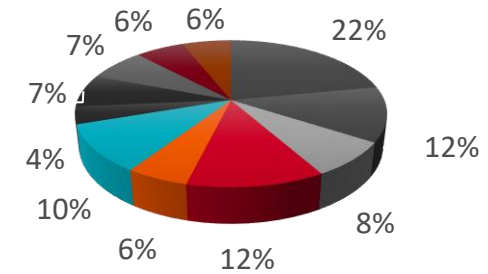

Markets / sectors

- Metal industry
- (Petro)chemical industry
- (Micro)electronics
- Medical
- Food industry
- Electric appliances
- Automotive
- Building and construction
- Machinery
- Aeronautic industry
- Transportation sector