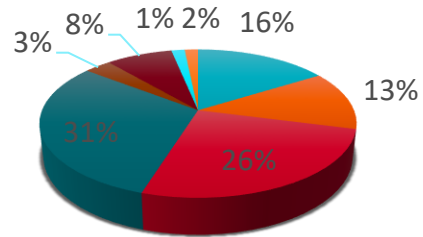

PRINT VOMinfo

Categories of readers

- Principals and buyers of surface treatment
- Subcontractors (main activity)
- Producers of surface treatment (as a final step in their production process)
- Suppliers of products, equipment or process-integrated solutions
- Environmental agencies
- Schools and Research Institutions
- Public Services